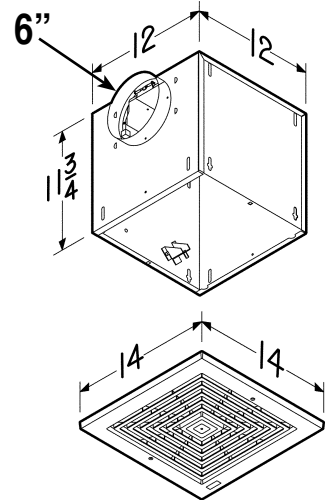

**MODEL CFL10
MODEL CFL15**