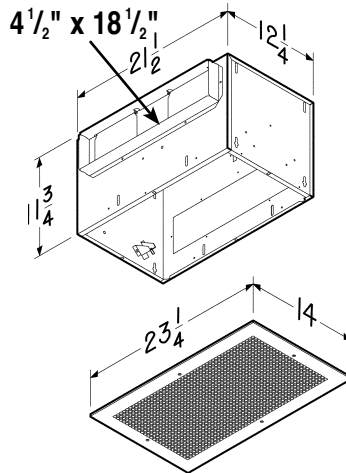

CEILING FANS

MODEL CF670

MODEL CF684

**MODEL CFL10
MODEL CFL15**

**MODEL CFL20
MODEL CFL25
MODEL CFL30**

**MODEL CFL40
MODEL CFL50
MODEL CFL70**

**MODEL CFL90
MODEL CFL150**

INLINE ADAPTERS

- FOR FIELD CONVERSION TO INLINE DUCT FAN APPLICATIONS
- REMOVABLE BLOWER ASSEMBLY

Model	CFL Fan Sizes	A	B	Price Each
CF961L	10-15	6	Round	\$20
CF981L	20-30	8	Round	20
CF982L	40-70	4 1/2	18 1/2	29
CF983L	90-150	8	12	31