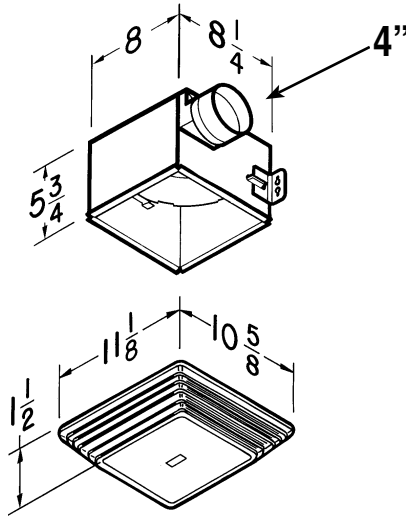

MODEL CF684