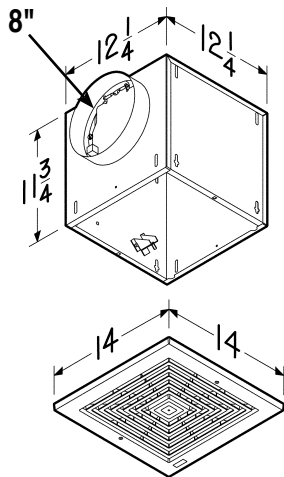

**MODEL CFL20
MODEL CFL25
MODEL CFL30**