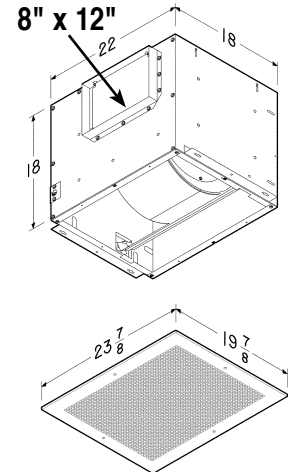

**MODEL CFL90
MODEL CFL150**