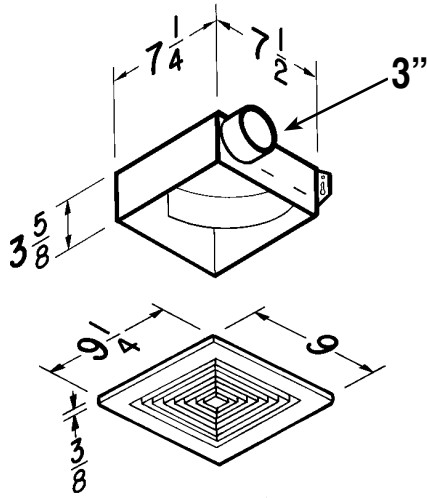

CEILING FANS

MODEL CF670