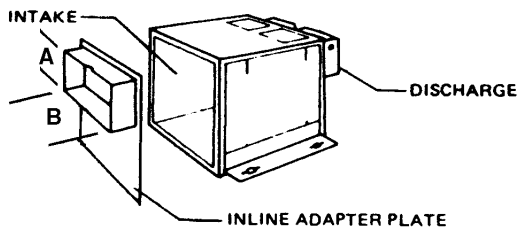

- FOR FIELD CONVERSION TO INLINE DUCT FAN APPLICATIONS
- REMOVABLE BLOWER ASSEMBLY

Model	CFL Fan Sizes	A	B	Price Each
CF961L	10-15	6	Round	\$20
CF981L	20-30	8	Round	20
CF982L	40-70	4 1/2	18 1/2	29
CF983L	90-150	8	12	31