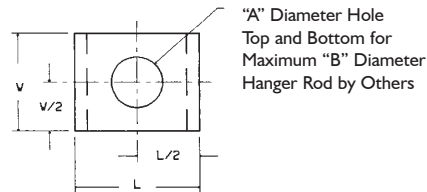

L. R. GORRELL COMPANY

PRICES SUBJECT TO CHANGE WITHOUT NOTICE! Minimum Order is $35.00