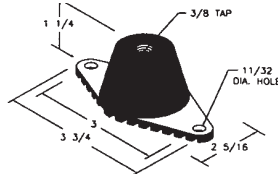

Type "T44" Single Deflection Rubber-In-Shear Isolator

Model Number	Color Code	Rated Load	Rated Defl.	Price Each	
T44	3A	BLACK	100#	.25	$10
	5A	BLUE	150#	.25	10
	7A	GREEN	300#	.25	10