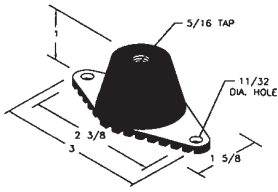

VIBRATION ISOLATOR

FLOOR MOUNTS

Type "T22" Single Deflection Rubber-In-Shear Isolator

Model Number	Color Code	Rated Load	Rated Defl.	Price Each
T22	BLACK	40#	.25	$8