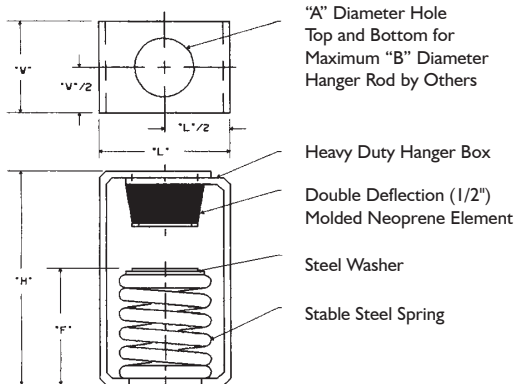

Series "CNP" isolation pads have a deflection of .1875".

Model/Size	Price
NNP - 18" x 18"	\$91
NNP - 4" x 4"	8
CNP - 18" x 18"	134
CNP - 2" x 2"	5

## HANGING ISOLATORS

Model HS-L and HS-I hangers with steel spring and neoprene noise isolation washer

Model HES-I hangers with steel spring and neoprene hanger element

Part Number	Rated Load Lbs	Spring Deflection	Dimensions In Inches						Price Each	
			L	W	H	F	A	B		
HES-1-121	45-90	1.90"	3-1/2	2	9-1/4	4-5/8	1	3/4	\$58	
HES-1-122	90-120	1.90"								
HES-1-123	120-175	1.90"								
HES-1-124	175-250	1.80"								
HES-1-125	250-330	1.80"								
HES-1-126	330-450	1.80"								
HES-1-127	450-600	1.70"								\$59
HES-1-128	600-750	1.70"								

Part Number	Rated Load Lbs	Spring Deflection	Dimensions In Inches						Price Each
			L	W	H	F	A	B	
HSL-1-101	25-50	1.20"	2-3/4	2	4-1/2	3-1/8	7/8	5/8	\$22
HSL-1-102	50-100	1.20"							
HSL-1-103	100-150	1.20"							
HSL-1-104	150-250	1.10"							
HS-1-121	45-90	1.40"	3	2	7	4-5/8	1	3/4	\$31
HS-1-122	90-120	1.40"							
HS-1-123	120-175	1.40"							
HS-1-124	175-250	1.30"							
HS-1-125	250-330	1.30"							
HS-1-126	330-450	1.30"							
HS-1-127	450-600	1.20"							
HS-1-128	600-750	1.20"							