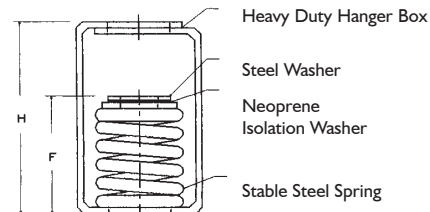

L. R. GORRELL COMPANY

PRICES SUBJECT TO CHANGE WITHOUT NOTICE! Minimum Order is $35.00