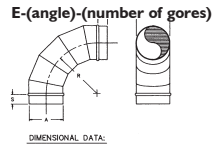

SIZE	PRICE
4" dia. 10'0" 26 ga	Call
6" dia. 10'0" 26 ga	Call
8" dia. 10'0" 26 ga	Call
10" dia. 10'0" 26 ga	Call
12" dia. 10'0" 26 ga	Call
14" dia. 10'0" 26 ga	Call
16" dia. 10'0" 24 ga	Call
18" dia. 10'0" 24 ga	Call
20" dia. 10'0" 24 ga	Call
22" dia. 10'0" 24 ga	Call
24" dia. 10'0" 24 ga	Call
26" dia. 10'0" 24 ga	Call
28" dia. 10'0" 22 ga	Call
30" dia. 10'0" 22 ga	Call

END PIECES

INSIDE PLUG EP

SIZE	PRICE
4"	Call
6"	Call
8"	Call
10"	Call
12"	Call
14"	Call
16"	Call
18"	Call
20"	Call
22"	Call
24"	Call
26"	Call
28"	Call
30"	Call

OUTSIDE CAP EC

SIZE	PRICE
4"	Call
6"	Call
8"	Call
10"	Call
12"	Call
14"	Call
16"	Call
18"	Call
20"	Call
22"	Call
24"	Call
26"	Call
28"	Call
30"	Call

ELBOWS

DIE STAMPED 90° E-90-1

GORED ELBOW E-90-5, E-45-3

SIZE	PRICE
4" SE90	Call
6" SE90	Call
8" SE90	Call
10" E90-5	Call
12" E90-5	Call
14" E90-5	Call
16" E90-5	Call
18" E90-5	Call
20" E90-5	Call
22" E90-5	Call
24" E90-5	Call
26" E90-5	Call
28" E90-5	Call
30" E90-5	Call