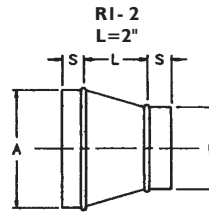

- Materials shipped FOB from Hamlin warehouse in Benson, NC.
- Freight cost added to order

L. R. GORRELL COMPANY

PRICES SUBJECT TO CHANGE WITHOUT NOTICE! Minimum Order is \$35.00

Round and Ready Program

- Fabricated from G90 galvanized materials
- Meets Smacna 95' high pressure standards
- Materials shipped next day direct from Hamlin warehouse

MINI BELLMOUTH

SIZE	PRICE
4" MR BM	Call
6" MR BM	Call
8" MR BM	Call
10" MR BM	Call
12" MR BM	Call
14" MR BM	Call
16" MR BM	Call
18" MR BM	Call
20" MR BM	Call
22" MR BM	Call
24" MR BM	Call
26" MR BM	Call
28" MR BM	Call
30" MR BM	Call

CONCENTRIC REDUCER

SIZE	PRICE
6x4 R1-2	Call
8x6 R1-2	Call
10x8 R1-2	Call
12x10 R1-2	Call
14x12 R1-2	Call
16x14 R1-2	Call
18x16 R1-2	Call
20x18 R1-2	Call
22x20 R1-2	Call
24x22 R1-2	Call
26x24 R1-2	Call
28x26 R1-2	Call
30x28 R1-2	Call

SIZE	PRICE
8x4 R1-4	Call
10x6 R1-4	Call
12x8 R1-4	Call
14x10 R1-4	Call
16x12 R1-4	Call
18x14 R1-4	Call
20x16 R1-4	Call
22x18 R1-4	Call
24x20 R1-4	Call
26x22 R1-4	Call
28x24 R1-4	Call
30x26 R1-4	Call

STRAIGHT SADDLE TAP TST