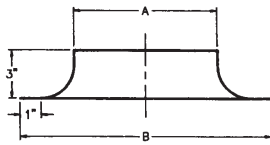

- Materials shipped FOB from Hamlin warehouse in Benson, NC.
- Freight cost added to order

L. R. GORRELL COMPANY

PRICES SUBJECT TO CHANGE WITHOUT NOTICE! Minimum Order is \$35.00

Round and Ready Program

- Fabricated from G90 galvanized materials
- Meets Smacna 95' high pressure standards
- Materials shipped next day direct from Hamlin warehouse

MINI BELLMOUTH

SIZE	PRICE
4" MR BM	Call
6" MR BM	Call
8" MR BM	Call
10" MR BM	Call
12" MR BM	Call
14" MR BM	Call
16" MR BM	Call
18" MR BM	Call
20" MR BM	Call
22" MR BM	Call
24" MR BM	Call
26" MR BM	Call
28" MR BM	Call
30" MR BM	Call