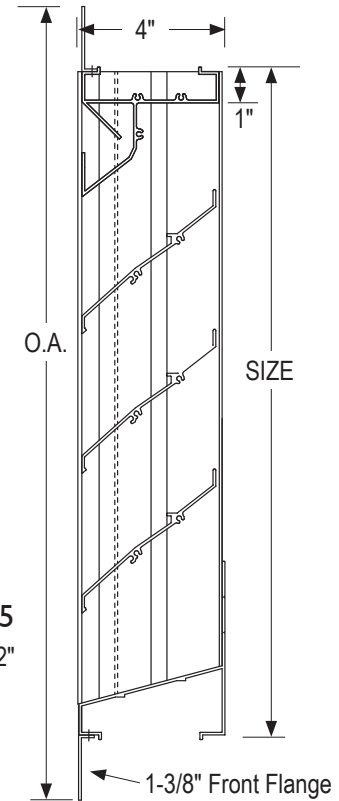

LOUVERS & VOLUME CONTROL DAMPERS

ARROW UNITED EXTRUDED ALUMINUM LOUVERS

Model **EA-405** - 4" Deep, 450 Baffle Blade - Stationary - Flanged

| Size | Price |
|---------|-------------|
| 12 x 12 | \$79 |
| 18 x 18 | 124 |
| 24 x 12 | 110 |
| 24 x 24 | 169 |
| 30 x 16 | 183 |
| 36 x 24 | 199 |
| 36 x 36 | 298 |
| 48 x 48 | 459 |

| SPECIFICATIONS | |
|------------------------|---|
| MATERIAL: | Extruded aluminum, 6063-T52 alloy, available in .081" thick. |
| FACE OF LOUVER: | Full jam section, with blades, head and sill contained in jamb. |
| SCREENS: | Birdscreen - 1/2" flattened expanded aluminum .051". On Rear. |
| FLANGE: | Front flange may be field removed. |
| FINISH: | Mill Aluminum. |

EA-405

O.A. = Louver Size + 2-1/2"

ARROW UNITED VOLUME CONTROL DAMPERS

Model **I770** - Galvanized Steel Control Damper

| Size | Blade Arrangement | Price Each |
|---------|-------------------|-------------|
| 12 x 6 | Single | \$59 |
| 12 x 12 | Opposed | 69 |
| 16 x 14 | Opposed | 79 |
| 18 x 12 | Opposed | 79 |
| 18 x 18 | Opposed | 89 |
| 24 x 12 | Opposed | 89 |
| 24 x 18 | Opposed | 95 |
| 24 x 24 | Opposed | 122 |
| 30 x 24 | Opposed | 130 |
| 30 x 30 | Opposed | 152 |
| 36 x 24 | Opposed | 142 |
| 36 x 36 | Opposed | 198 |

| Model | Size (opening) | Price Each |
|---------------|------------------------|-------------|
| BV | 15 7/8" x 06" - 7 3/4" | \$68 |
| BV FL Flanged | 16 1/2" x - 7 3/4" | 74 |

Notes:

- 1) 115V actuators are 2-position, spring return
- 2) ML-4115B is CCW power open, normally closed with Arrow I770 Damper. Accepts 1/2 sq. or 1/2 rd. shaft.
- 3) 235-115 is N.O. or N.C. based on motor installation