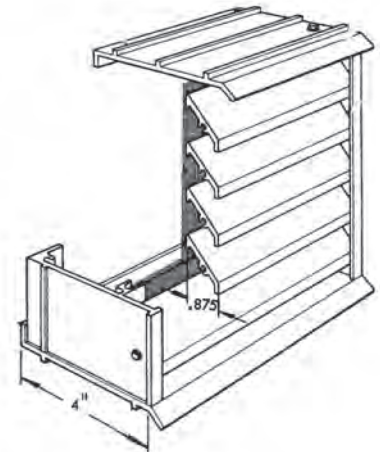

| SPECIFICATIONS | |
|------------------------|---|
| MATERIAL: | Extruded aluminum, 6063-T52 alloy, available in .081" thick. |
| FACE OF LOUVER: | Full jam section, with blades, head and sill contained in jamb. |
| SCREENS: | Birdscreen - 1/2" flattened expanded aluminum .051". On Rear. |
| FLANGE: | Front flange may be field removed. |
| FINISH: | Mill Aluminum. |

EA-405

O.A. = Louver Size + 2-1/2"

ARROW UNITED VOLUME CONTROL DAMPERS

Model **I770** - Galvanized Steel Control Damper

| Size | Blade Arrangement | Price Each |
|---------|-------------------|-------------|
| 12 x 6 | Single | \$59 |
| 12 x 12 | Opposed | 69 |
| 16 x 14 | Opposed | 79 |
| 18 x 12 | Opposed | 79 |
| 18 x 18 | Opposed | 89 |
| 24 x 12 | Opposed | 89 |
| 24 x 18 | Opposed | 95 |
| 24 x 24 | Opposed | 122 |
| 30 x 24 | Opposed | 130 |
| 30 x 30 | Opposed | 152 |
| 36 x 24 | Opposed | 142 |
| 36 x 36 | Opposed | 198 |

ARROW BRICK VENTS

Model **BV, BV FL**

ACTUATORS

| Model | Damper Size Range | Description | Price Each |
|----------|-----------------------|--------------------|-------------|
| 235-115 | 12" x 06" - 24" x 12" | 115 Volt Actuator* | \$94 |
| ML-4115B | 12" x 18" - 36" x 36" | 115 Volt Actuator* | 270 |
| Q-37 | ALL | Locking Quadrant | 11 |