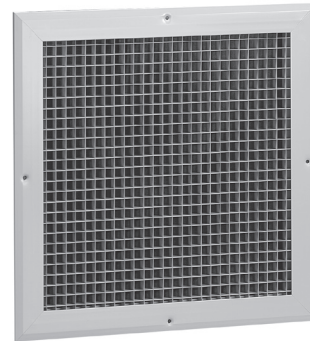

ALUMINUM EGG CRATE RETURN/EXHAUST GRILLES

[CFM Range is only a guide. See Manufacturer's Catalog for complete data. All NC Levels in acceptable range < 32.]

TUTTLE & BAILEY Model CRE500 - Eggcrate Surface Mounting Grille

Neck Size	CFM Range	Price Each	Volume Damper Model A7
6 X 6	50-200	\$9	\$11
8 X 8	130-350	12	13
10 X 10	200-550	14	19
12 X 12	300-800	16	19
14 X 14	400-1000	20	25
16 X 16	500-1200	22	29
18 X 18	675-1800	30	35

FINISH: White

TUTTLE & BAILEY Model CRE500 LT- Eggcrate T-Bar Lay-In Grille

Neck Size	CFM Range	Price Each
22 x 10	600-1600	\$19
22 x 22	1200-2400	39

FINISH: White

DOOR GRILLES

TUTTLE & BAILEY Model A990VF - Aluminum Door Grilles, Sight Proof With Telescoping Frame