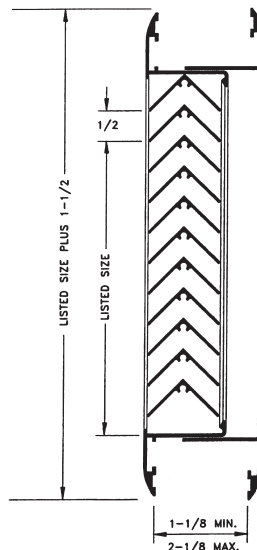

ALUMINUM EGG CRATE RETURN/EXHAUST GRILLES

[CFM Range is only a guide. See Manufacturer's Catalog for complete data. All NC Levels in acceptable range < 32.]

TUTTLE & BAILEY Model CRE500 - Eggcrate Surface Mounting Grille

FINISH: White

TUTTLE & BAILEY Model CRE500 LT- Eggcrate T-Bar Lay-In Grille

Neck Size	CFM Range	Price Each
22 x 10	600-1600	\$19
22 x 22	1200-2400	39

FINISH: White

DOOR GRILLES

TUTTLE & BAILEY Model A990VF - Aluminum Door Grilles, Sight Proof With Telescoping Frame

Listed Size	CFM @ 300 FPM	Price Each
12 x 12	161	\$35
20 x 20	500	59
24 x 12	330	45

FINISH: Satin Anodize

L. R. GORRELL COMPANY

PRICES SUBJECT TO CHANGE WITHOUT NOTICE! Minimum Order is \$35.00